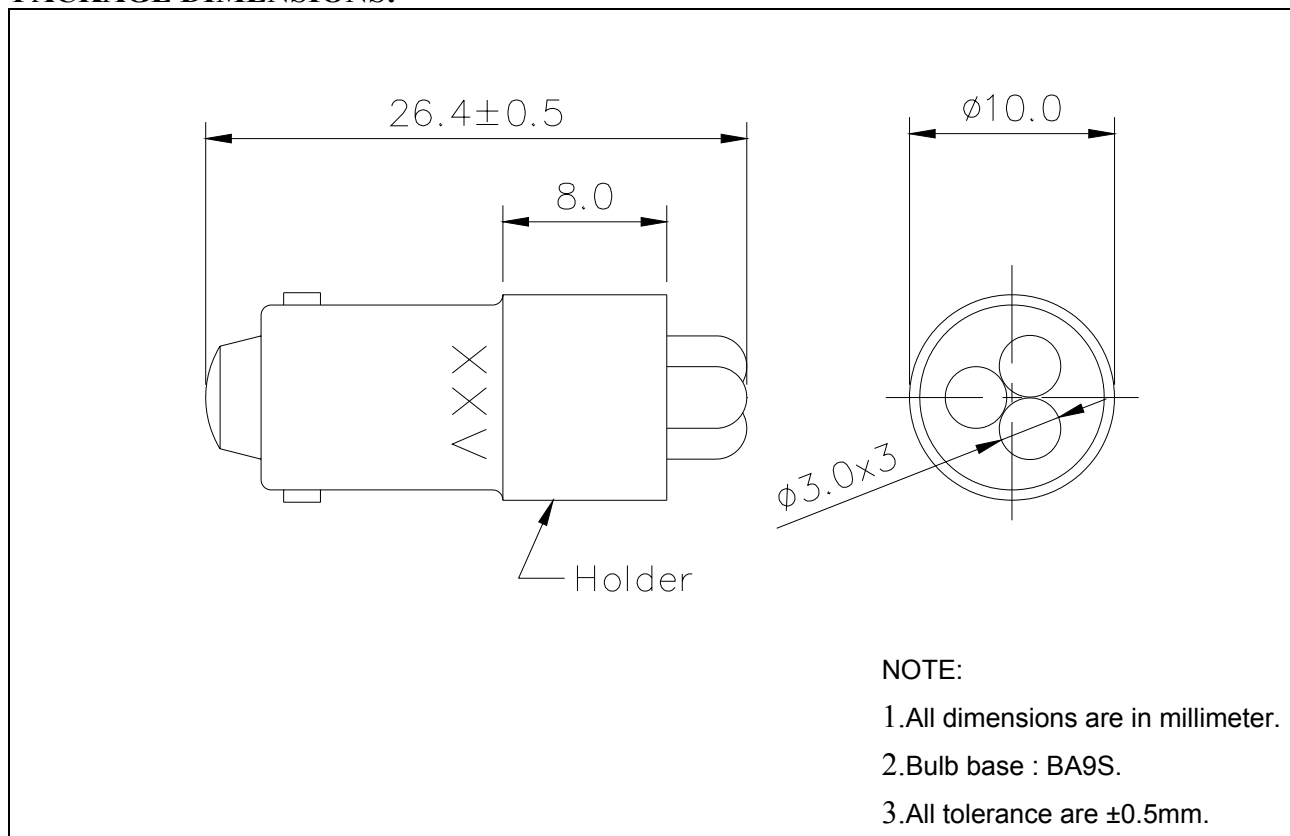

#### **Option:**

- 6V to 240V AC or DC
- Other industry standard base

***A-BRIGHT***

A-BRIGHT INDUSTRIAL CO.,LTD.

---

***Part No.: AB-33R1-24V-B***

***Multi Lamps LED Bulb***

**PACKAGE DIMENSIONS:**