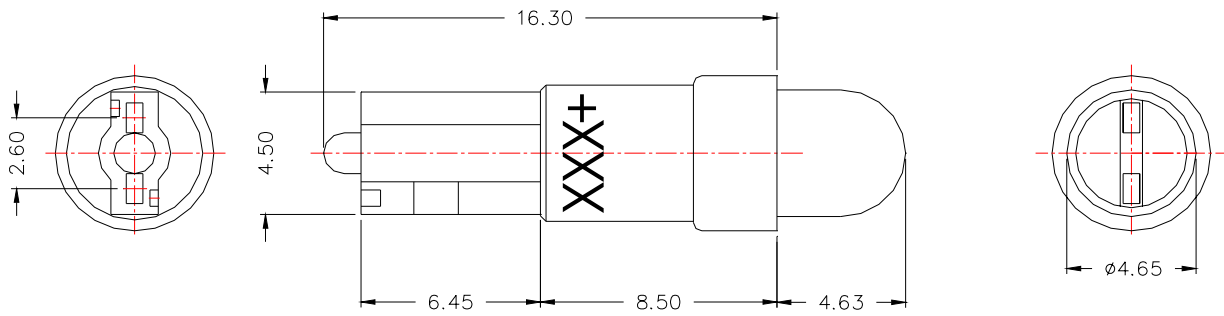

#### **Option:**

- 6V to 240V AC or DC
- Other industry standard base

***A-BRIGHT***

A-BRIGHT INDUSTRIAL CO.,LTD.

---

**Part No.: AB-46B5-5VD-T5**

**Single Lamp LED Bulb**

**PACKAGE DIMENSIONS:**

**NOTE:**

1. All dimensions are in millimeter.
2. Wedge base T-5.
3. All tolerance are  $\pm 0.25$ mm.

**Part No.: AB-46B5-5VD-T5**

**Single Lamp LED Bulb**

**FEATURE:**

- SUPER LUMINOSITY BLUE LED (InGaN).
- WATER CLEAR PACKAGE.
- 4.6mm ALL RESIN MOLD.
- WIDE VIEWING ANGLE.
- BASE MODEL T-5.
- DC ELECTRIC.